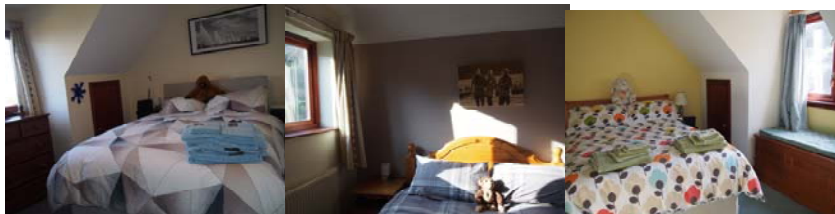

Lovely rooms at The Garden House

- 3 double bedrooms self-catered breakfast or have breakfast at The Show Ground £60/room
- Ample parking for more than 6 cars
- Possible use of small field for grazing (with own electric fence)

Ring or email for details

Rooms available 2 minutes from The Three Counties Showground

WR14 4HU (not accurate on GPS)

The Garden House
Off Oaklands, Green Lane
Malvern Wells
Worcs.

Email:
pearsonfamily1973@gmail.com
Mobile: 07936021706
Landline: 01684560591